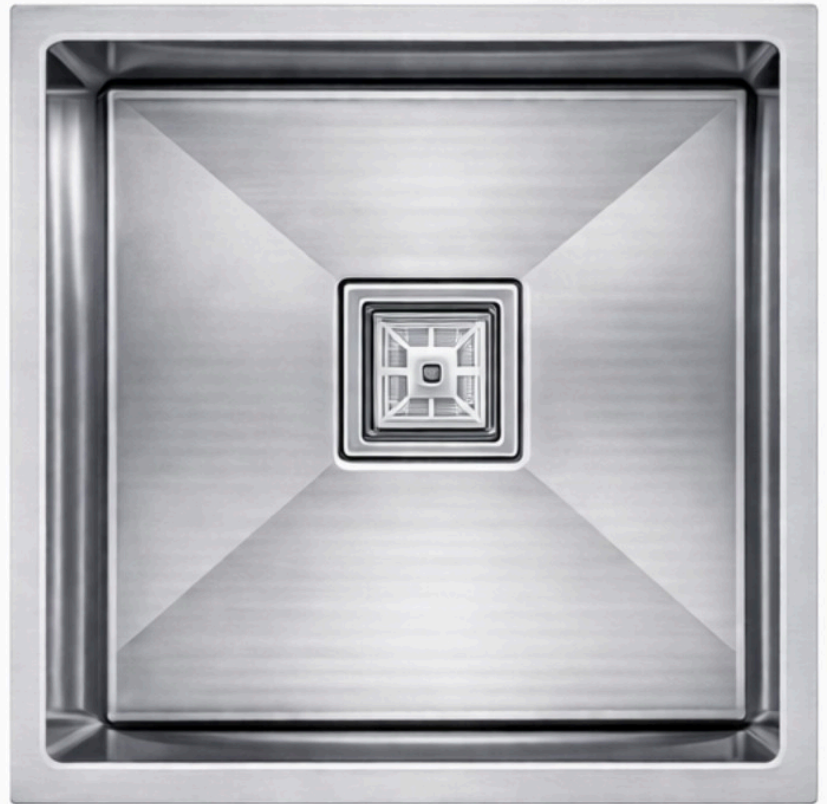

PREMIUM STAINLESS STEEL KITCHEN SINK

SQUARE SINGLE BOWL

PREMIUM QUALITY
304 GRADE STAINLESS STEEL

SOUND DEADENING
NOISE REDUCTION TECHNOLOGY

MODERN DESIGN
CLEAN LINES, R10 CORNERS

RUST RESISTANT
CORROSION & STAIN RESISTANT

EASY TO CLEAN
SMOOTH SURFACE FINISH

TECHNICAL SPECIFICATION

SIZE: 18" x 16" x 8"

Product Type	Square Single Bowl Sink
Overall Size	18" x 16"
Bowl Size	16" x 14"
Bowl Depth	8"
Material	304 Grade Stainless Steel
Finish	Satin / Brushed Finish
Thickness	1.0 mm (18 Gauge)
Corner Radius	R10 (Inside Corner)
Installation Type	Top Mount / Flush Mount
Drain Size	4.5 Inch (115 mm)
Overflow	No
Sound Proof	Yes (Sound Deadening Pads)
Coating	Anti-condensation Coating