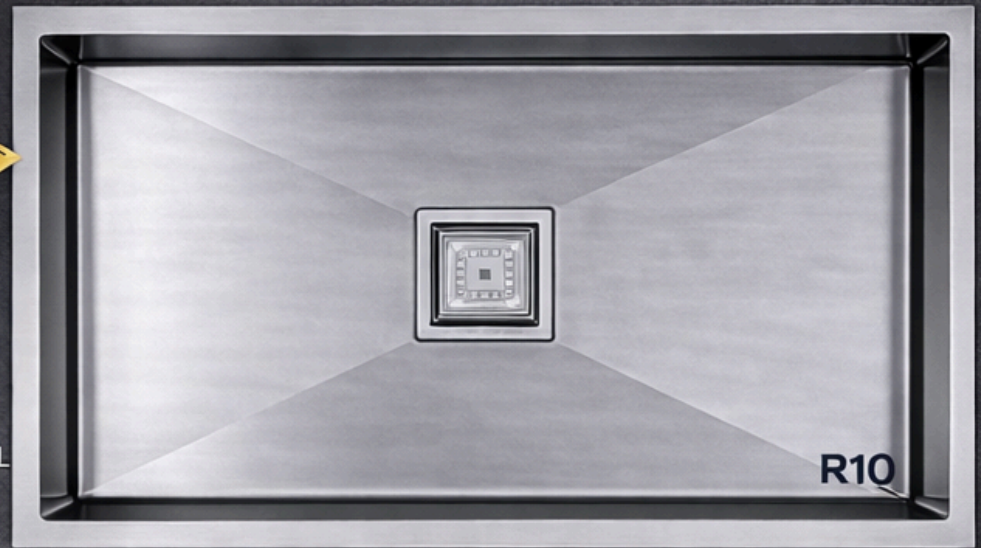

KITCHEN SINK SINGLE BOWL

SINGLE BOWL | SIZE: 30" x 18" x 9"

PREMIUM QUALITY
304 GRADE STAINLESS STEEL

SOUND DEADENING
NOISE REDUCTION TECHNOLOGY

MODERN DESIGN
CLEAN LINES, R10 CORNERS

RUST RESISTANT
CORROSION & STAIN RESISTANT

EASY TO CLEAN
SMOOTH SURFACE FINISH