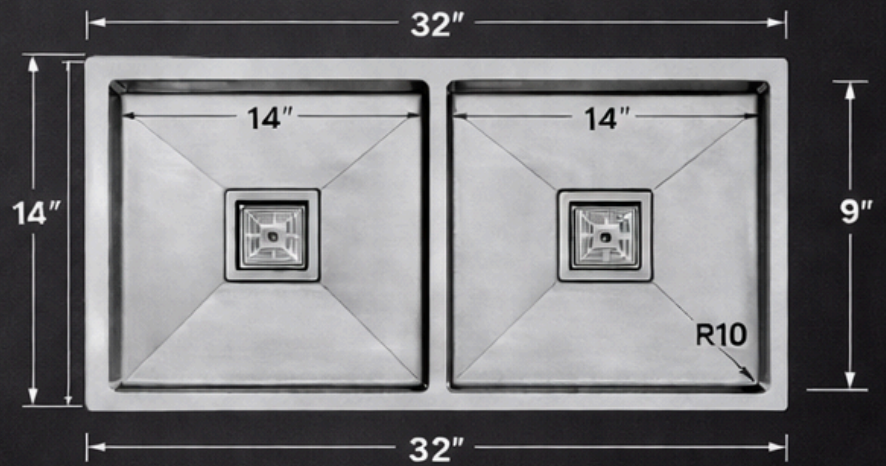

DIMENSIONS

All dimensions are in inches. Tolerance $\pm 1/8"$

DRAIN SIZE
4.5" (115 mm)
(Standard Waste coupling)

304 GRADE
STAINLESS STEEL

1.0mm
THICKNESS

R10
CORNERS

SOUND
DEADENING

RUST & STAIN
RESISTANT

EASY TO
CLEAN

CLEAN

Ai ANANYA
INDUSTRIES

+91 9662600506