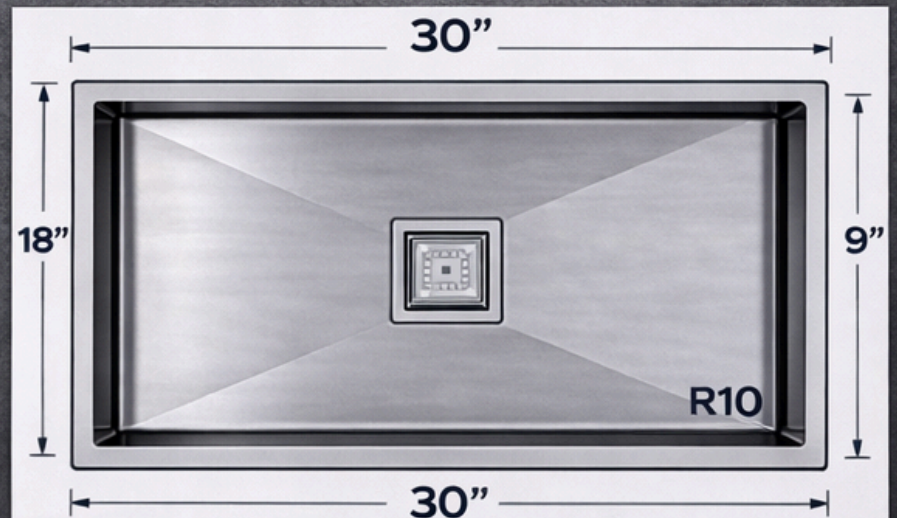

All dimensions are in inches. Tolerance: $\pm 5\%$

DRAIN SIZE
4.5" (115 mm)
Standard Waste Copplings

TECHNICAL SPECIFICATION	
Product Type	Single Bowl Sink
Overall Size	30" x 18" x 9"
Bowl Size	30" x 18" x 9"
Material	304 Grade Stainless Steel
Finish	1.0 mm (19 Gauge)

ANANYA
INDUSTRIES

+91 9662600506