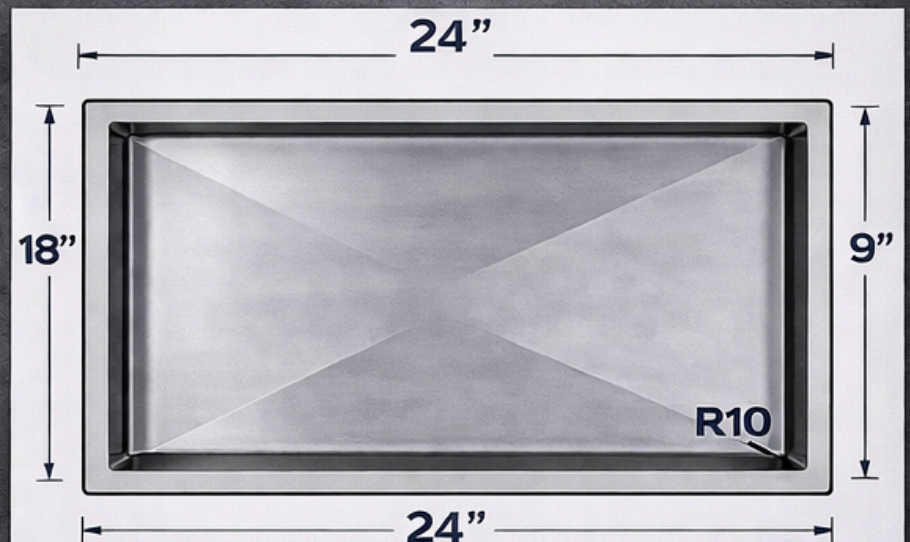

# KITCHEN SINK

SINGLE BOWL | SIZE: 24" x 18" x 9"

SINGLE BOWL | SIZE: 24" x 18" x 9"

**PREMIUM QUALITY**  
304 GRADE STAINLESS STEEL

**SOUND DEADENING**  
NOISE REDUCTION TECHNOLOGY

**MODERN DESIGN**  
CLEAN LINES, R10 CORNERS

**RUST RESISTANT**  
CORROSION & STAIN RESISTANT

**EASY TO CLEAN**  
SMOOTH SURFACE FINISH

TECHNICAL SPECIFICATION	
Product Type	Single Bowl Sink
Overall Size	24" x 18"
Bowl Size	24" x 18" x 9"
Material	304 Grade Stainless Steel
Finish	1.0 mm (18 Gauge)
Thickness	1.0 mm (18 Gauge)